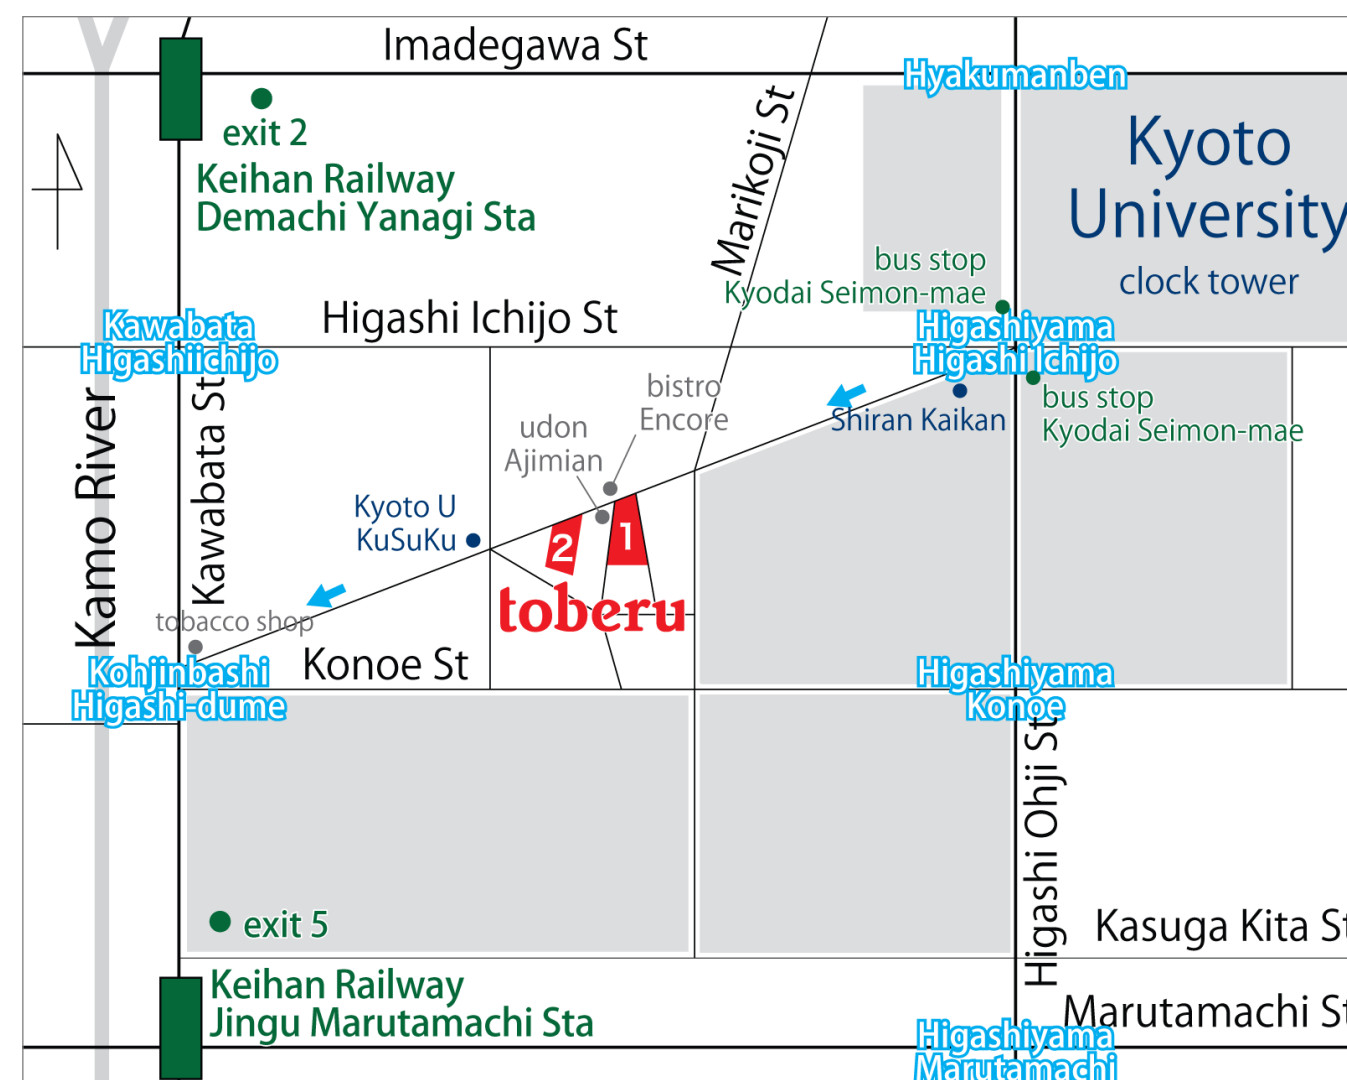

5 Sustainability (r)Evolution: **ValuuCompass**

Valuufy

3 **Okuchi no Themepark**: oral health for every child

6 **Wika**: Reinventing language schools and student success with A.I.

Wika